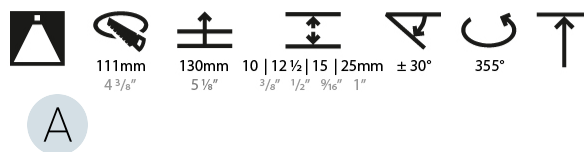

PHYSICAL

Shape: Round
Diameter (mm): 107
Diameter (in): 4 3/16
Height (mm): 112
Height (in): 4 7/16
Ceiling Thickness (mm): 10 / 12.5 / 15 / 25
Ceiling Thickness (in): 3/8 or 1/2 or 9/16 or 1
Min. Recessing Depth (mm): 130
Min. Recessing Depth (in): 5 1/8
Light Distribution: Adjustable / Downlight
Weight (kg): 0.583
Weight (lbs): 1.28
Fixture Finish: SSR / BKV / CWI / CRY / HAB / UFT / ITA / RUA / FTG / MYG / LOD / PUS / FRO / FUP / KIA / POP / BLS / SPG / MEY / GOH / GUM / CHC / COM / ABZ / JAG / OBR / MOS / ROR
Fixture Material: Aluminum Die Cast
Cut-out Measurements: Ø111mm/4 3/8"
Upon Request: Unique Ceiling Thickness

ELECTRICAL

Lamp Type: LED (Zhaga Standard)
Input Wattage (W): 16.5
Total Output Wattage (W): 14.7
Dimming: Dali Dimming
Driver Location: Recessed Housing
Driver Type: Constant Current - 120Vac
Driver Class: Class 2
Housing: See Components
Input Voltage (V): 120
Constant Current (MA): 350

LED

Number of LEDs: 1
Max. Delivered Lumen (lm): 770
Nominal Lumen (lm): 1140
CRI: >90 CRI
Lamp Life (hrs): 50000
Upon Request: RGB-W Tunable White Special Color Temperature Special LED

OPTICAL

Reflector: 20 / 40 / 60
Adjustability: Rotational 355°; Tilt 30°
Upon Request: Special Beam Angles

RATINGS AND CERTIFICATIONS

Certified By: Certified for North American Standards
IP rating: IP20